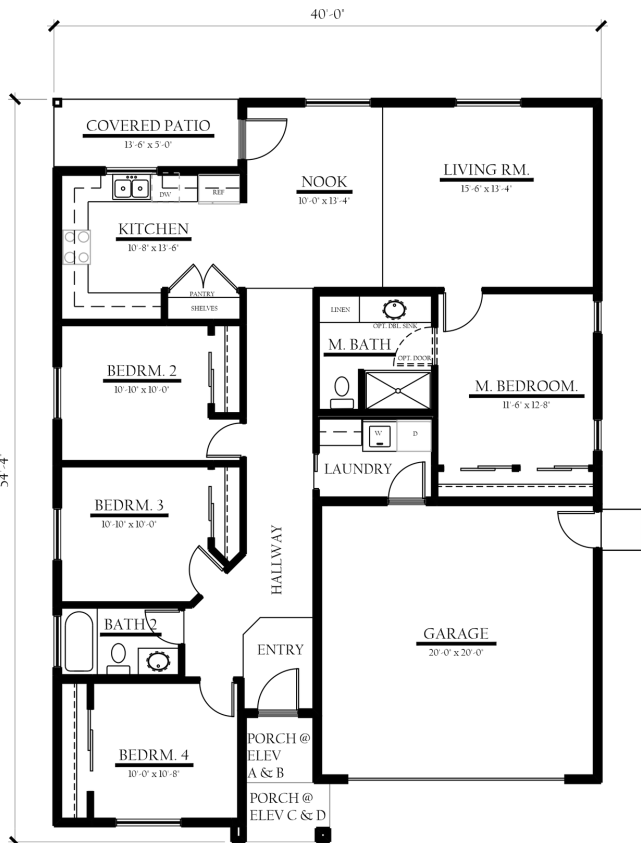

Cross Creek Bend

30769 Ashland Road, Goshen CA

(559) 775-7277

The Tule

- 4 Bedrooms
- 2 Bathrooms
- 1533 Sq. Ft.
- 2 Car Garage

Floorplans and renderings are for illustrative purposes only and are subject to change. Smee Homes, Inc. All rights reserved. Cross Creek Bend homes are listed by Melson Realty, Inc (lic #01477389). Listing Agents Javier Martinez (lic #01393690) (559) 202-6747 and Jose Jimenez (lic #01741038) (559) 972-7764.